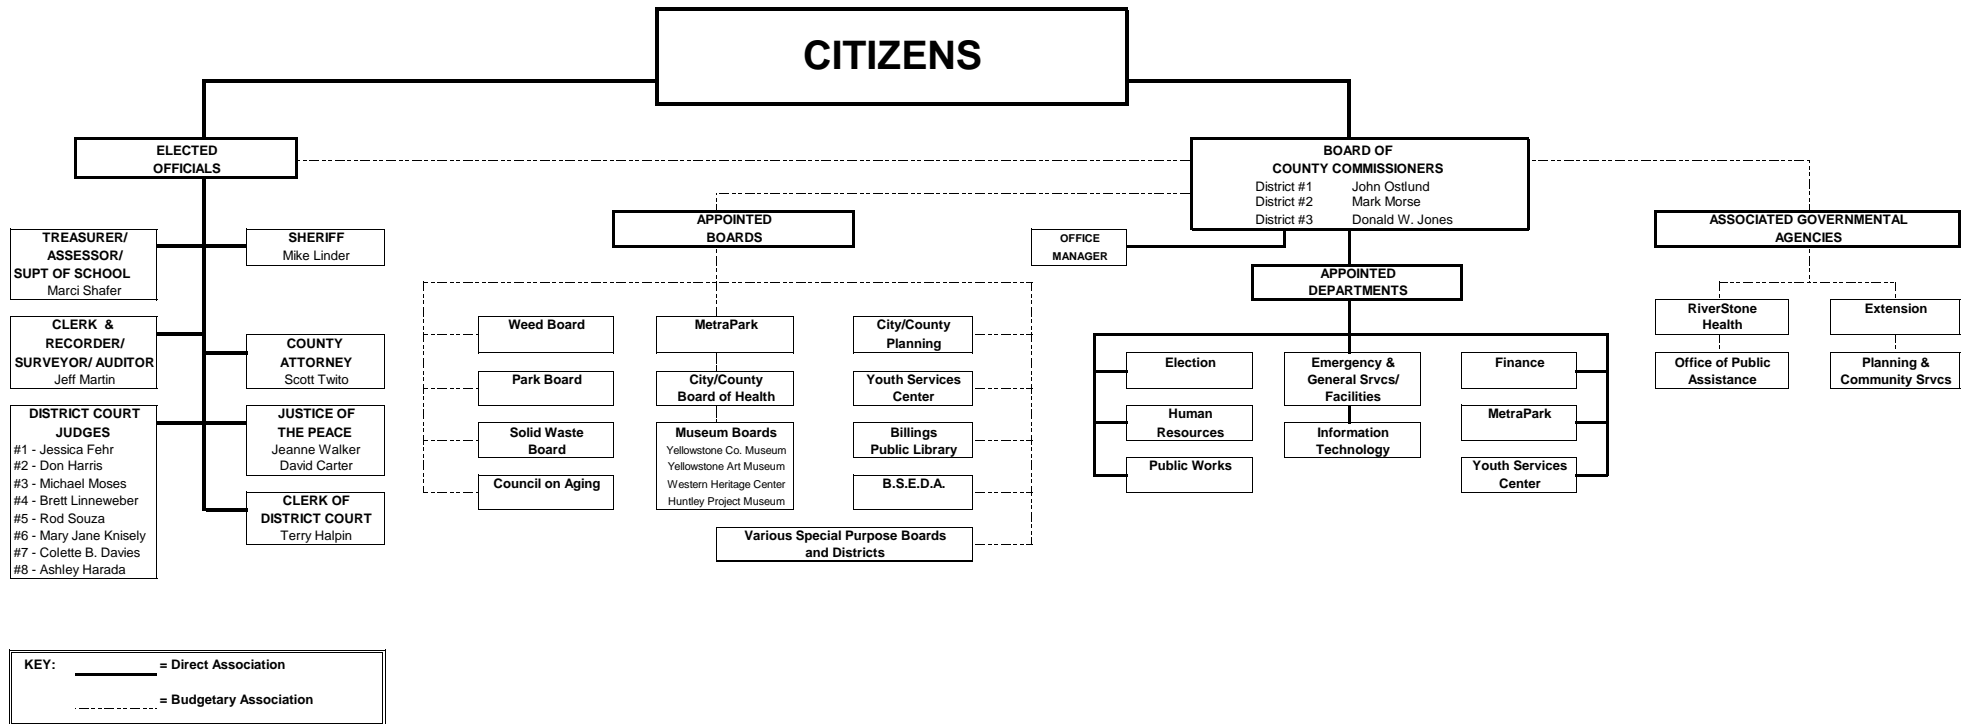

# YELLOWSTONE COUNTY, MONTANA ORGANIZATIONAL CHART

Updated: October 7, 2024