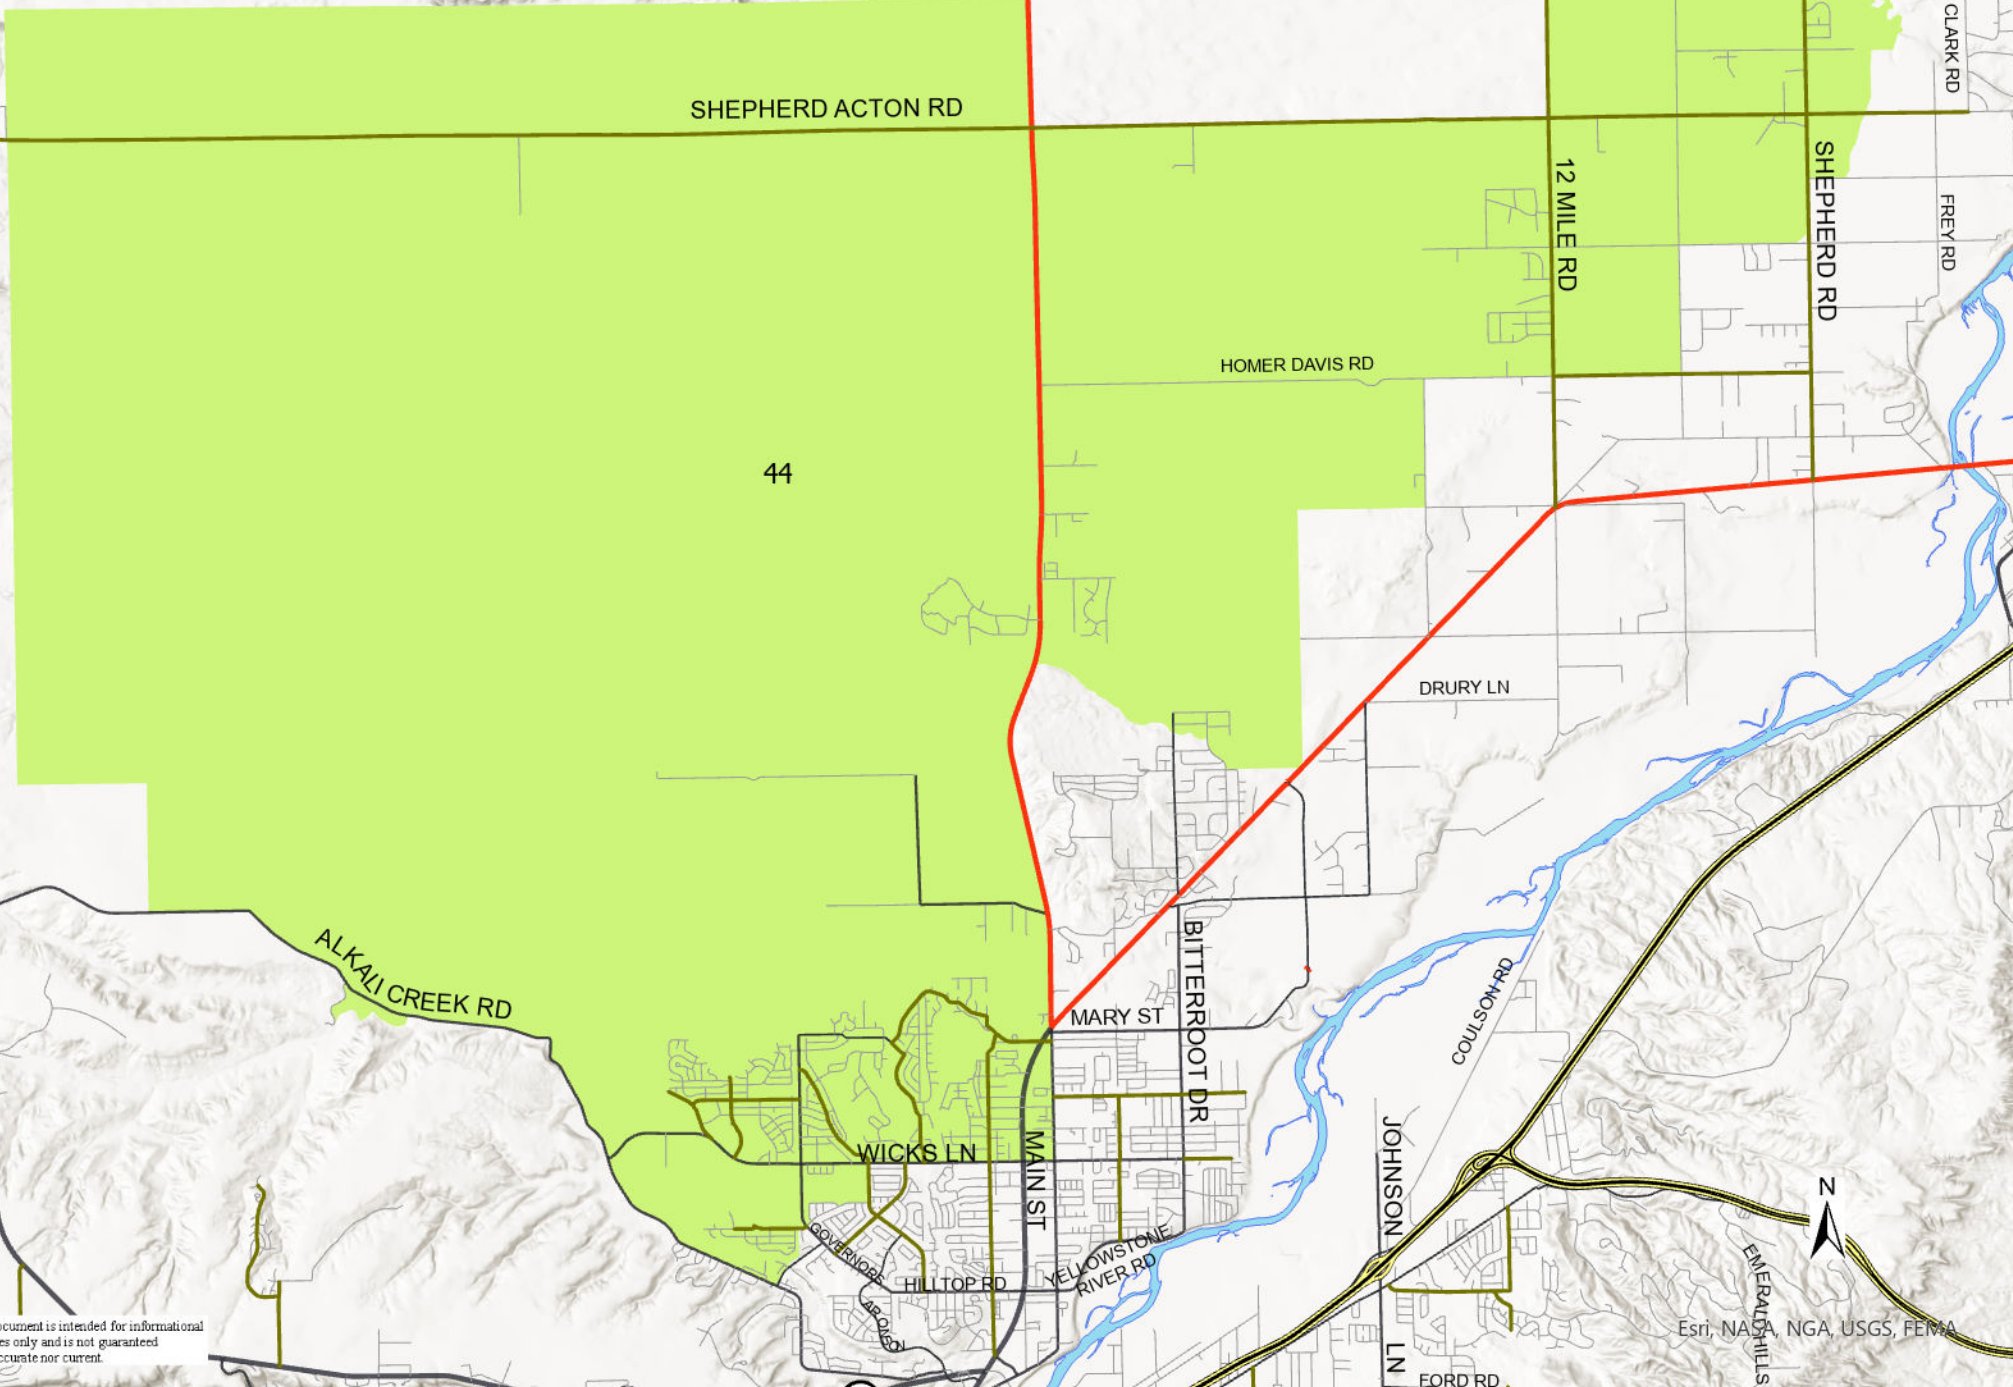

IDA

House District 44

SHEPHERD ACTON RD

44

HOMER DAVIS RD

12 MILE RD

SHEPHERD RD

CHURCH

CLARK RD

FREY RD

DRURY LN

ALKALI CREEK RD

MARY ST

BITTERROOT DR

COULSON RD

WICKS LN

MAIN ST

JOHNSON LN

GOVERNOR

HILLTOP RD

YELLOWSTONE RIVER RD

EMERALD HILLS

FORD RD