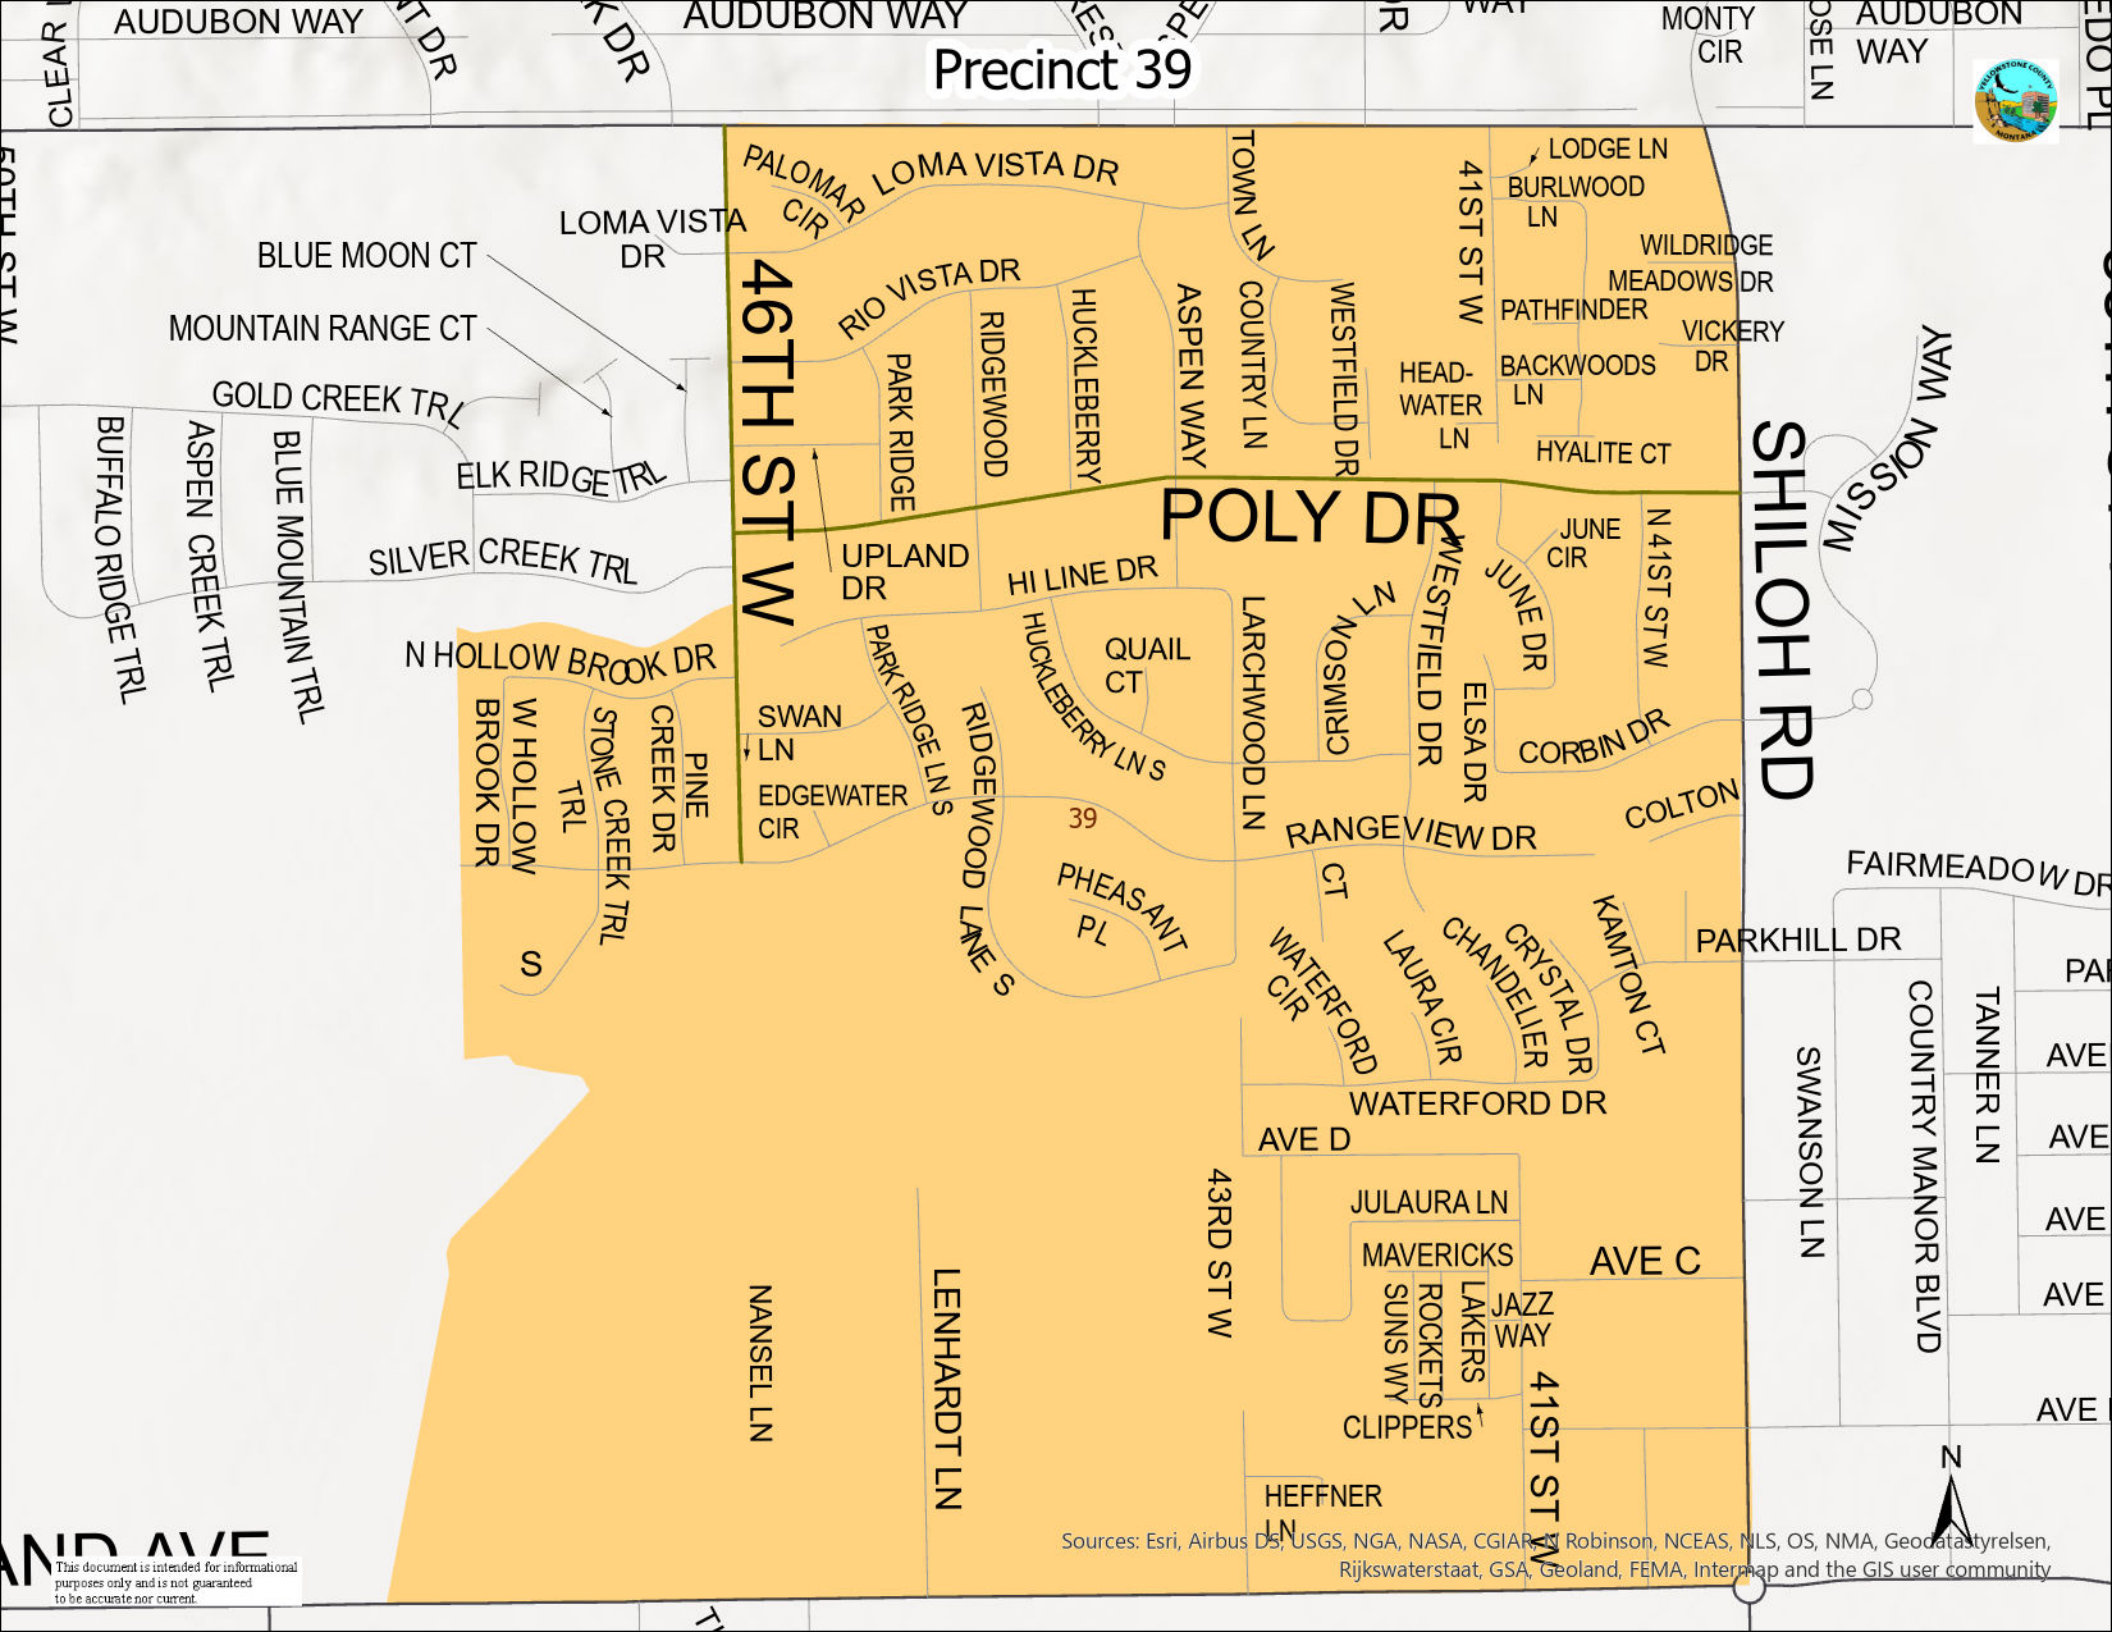

Precinct 39

46TH ST W

POLY DR

SHILOH RD

MISSION

Sources: Esri, Airbus DS, USGS, NGA, NASA, CGIAR, Robinson, NCEAS, NLS, OS, NMA, Geodatastyrelsen, Rijkswaterstaat, GSA, Geoland, FEMA, Intermap and the GIS user community