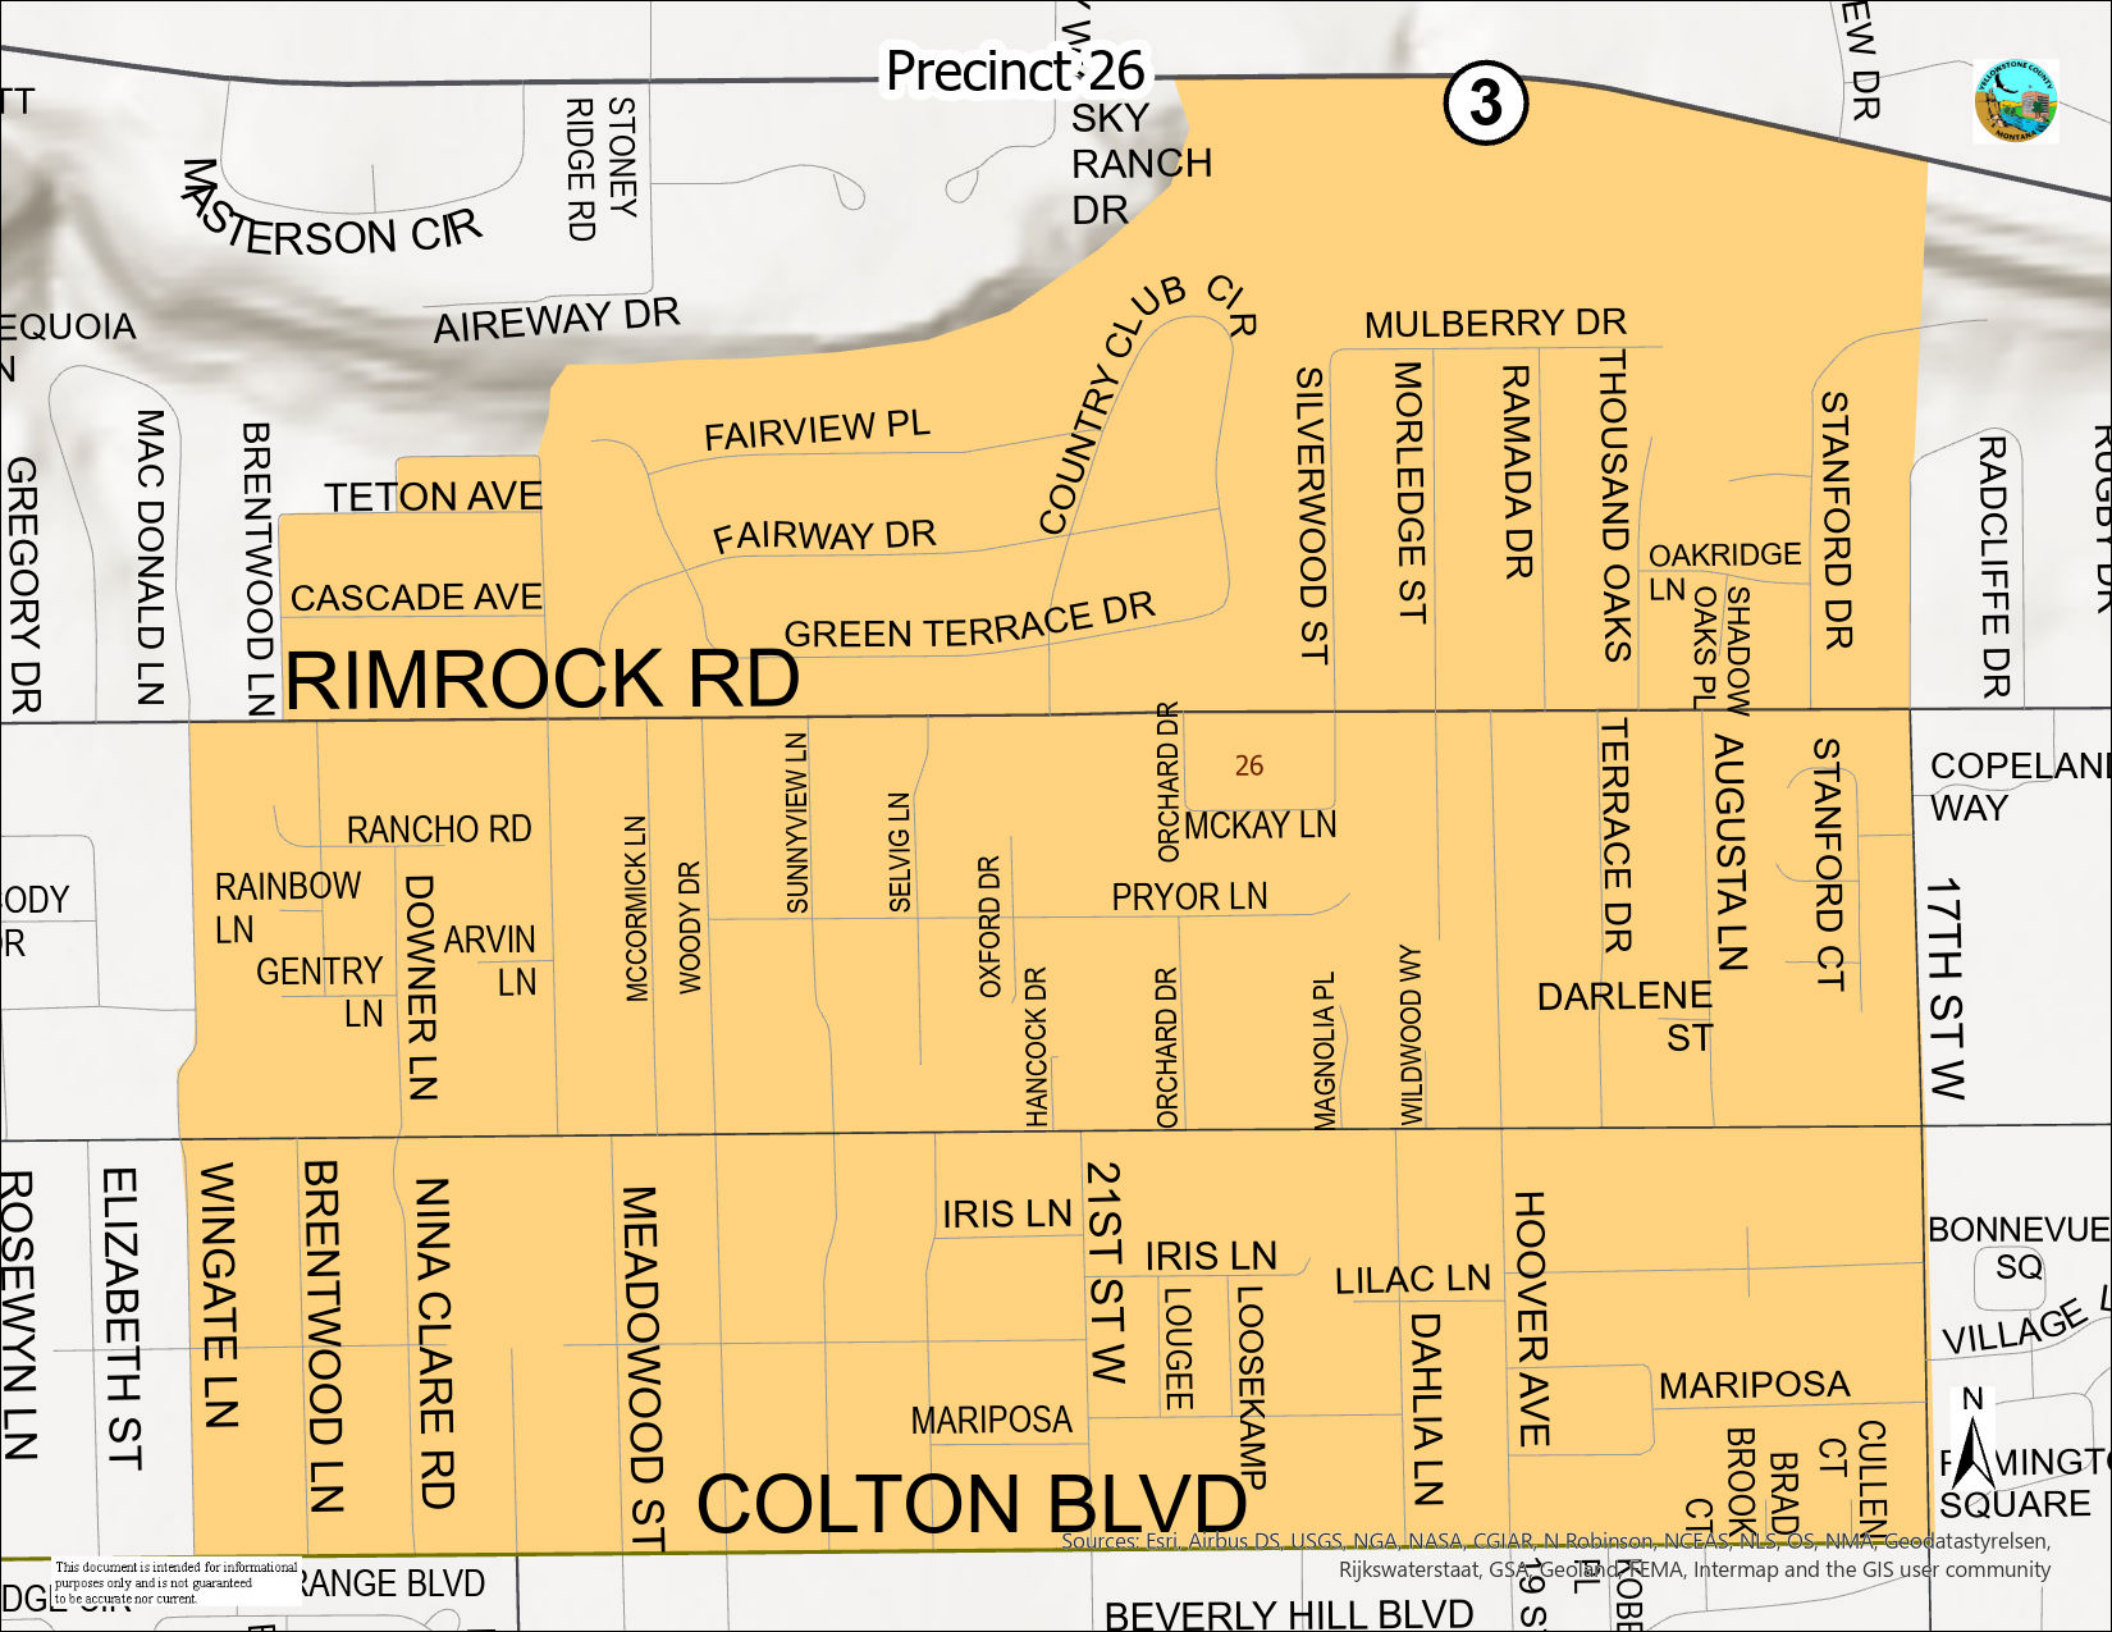

Precinct 26

3

RIMROCK RD

COLTON BLVD

Sources: Esri, Airbus DS, USGS, NGA, NASA, CGIAR, N. Robinson, NCEAS, NLS, OS, NMA, Geodatastyrelsen, Rijkswaterstaat, GSA, Geoland, FEMA, Intermap and the GIS user community