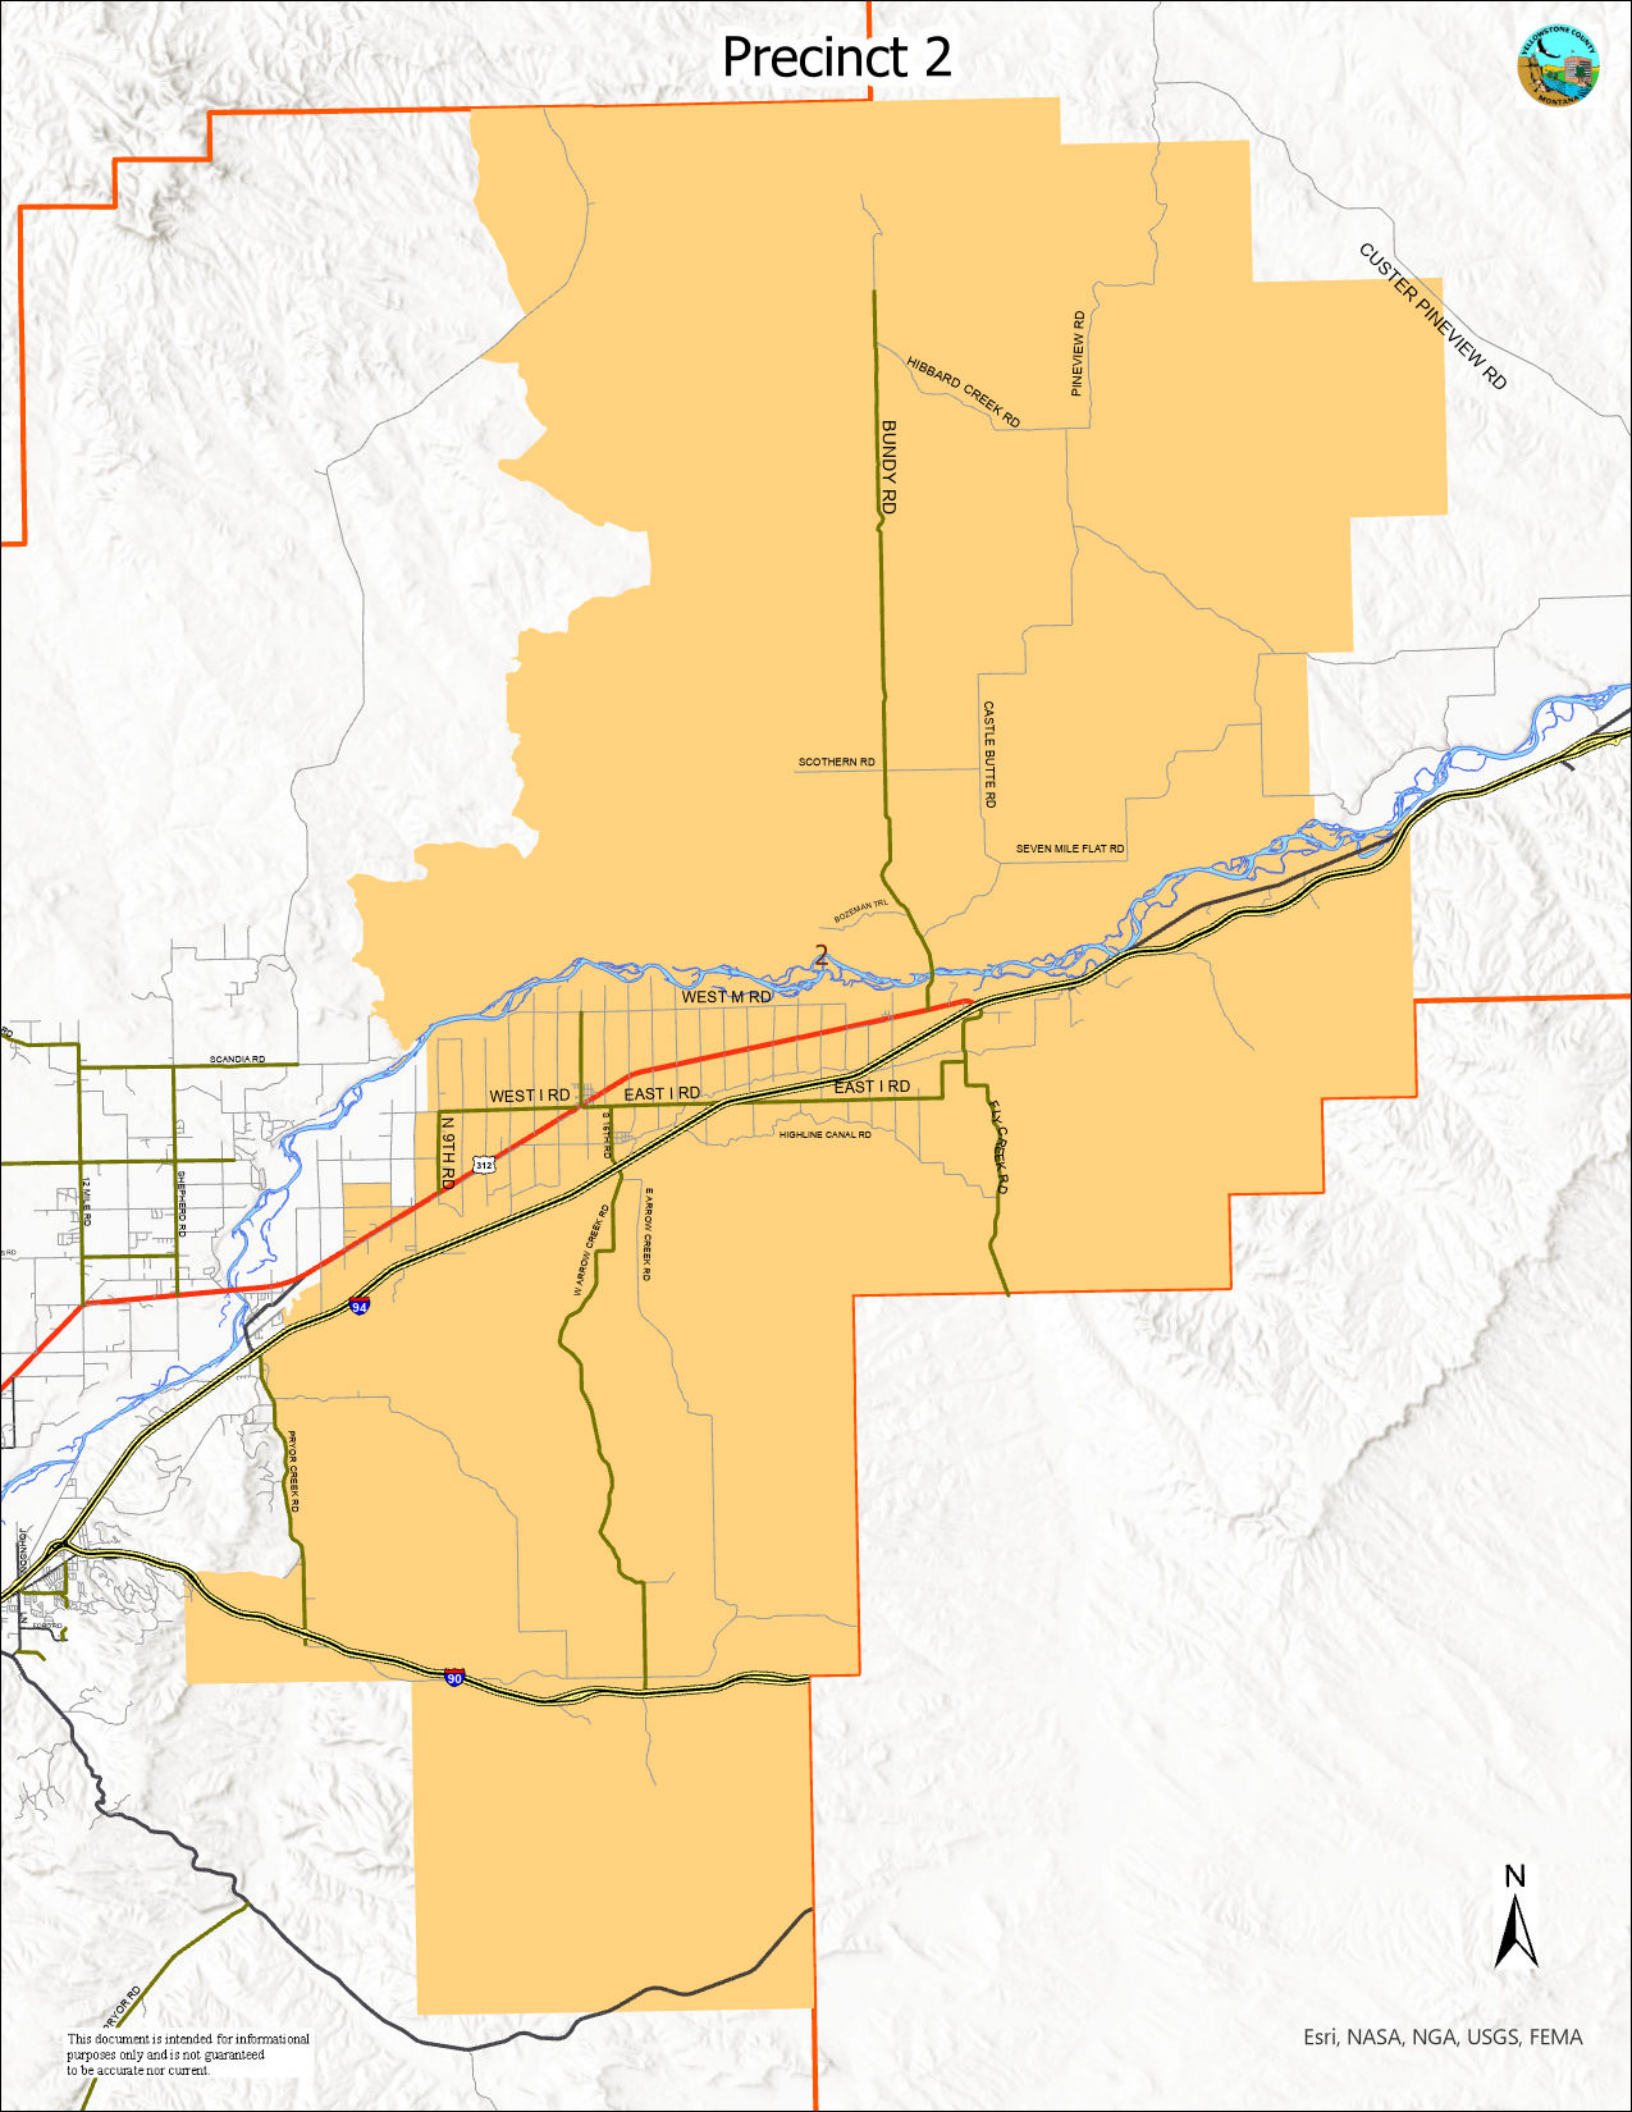

# Precinct 2

CUSTER PINEVIEW RD

BUNDY RD

HIBBARD CREEK RD

PINEVIEW RD

SCOTHERN RD

CASTLE BUTTE RD

SEVEN MILE FLAT RD

BOZEMAN TRL

WEST M RD

HIGH-LINE CANAL RD

SCANDIA RD

WEST I RD

EAST I RD

EAST I RD

N 9TH RD

312

QUAKERS

W ARROW CREEK RD

E ARROW CREEK RD

FLY CREEK RD

PROUD CREEK RD

94

90

TRICOR RD

This document is intended for informational purposes only and is not guaranteed to be accurate nor current.

Esri, NASA, NGA, USGS, FEMA